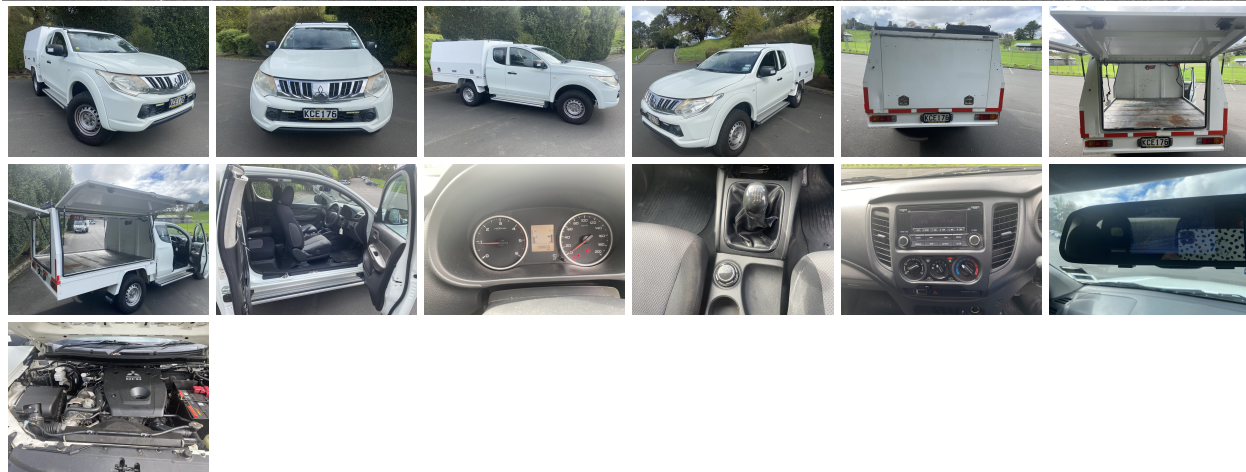

2016 Mitsubishi Triton | #10500

\$19,990.00

Mitsubishi Triton Club Cab Glx 4x4 2016

nice tidy ute in good condition

6 speed manual 4x4 hi low ratio

great work box on the back for all you trades

Specifications

Stock Number: 10500

Year: 2016

Make: Mitsubishi

Style: Utility

Stereo Type: Car Stereo

Air Bags: yes

Doors: 4

Seats: 4

CC Rating: 2442

Kilometres: 198500

Transmission: Manual

Fuel Type: Diesel

Exterior Colour: White

Features

• Reversing Camera • Turbo • Power Steering • NZ New • Power Windows • Electric Mirrors • Cruise Control • Central Locking • Air Conditioning • ABS • 4 Wheel Drive • Remote Locking