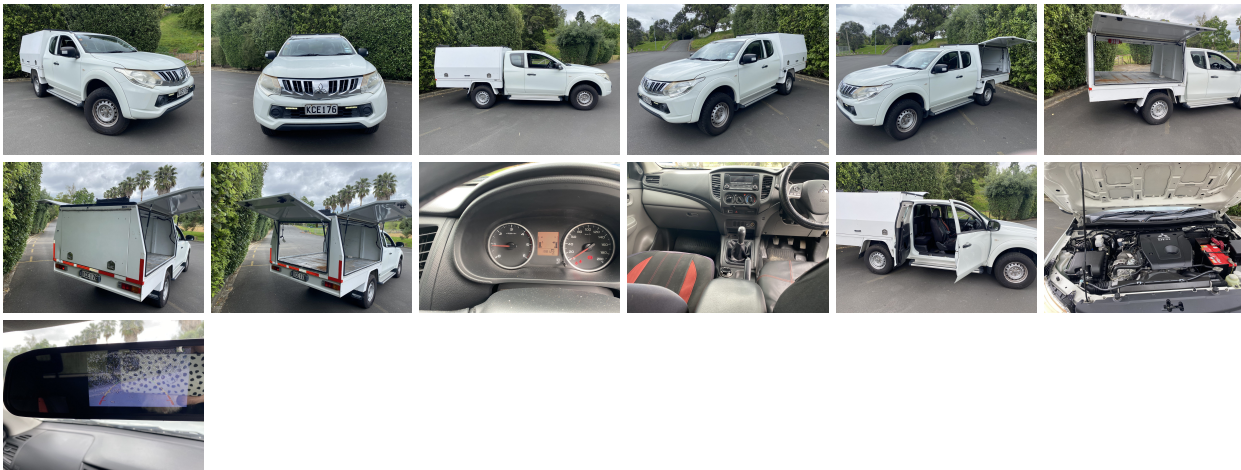

2016 Mitsubishi Triton | #10085

\$18,990.00

Mitsubishi Triton Club Cab Glx 4x4 2016

Great toolbox lockable 4x4 get you right up to the job two year mechanical warranty

Specifications

Stock Number: 10085

Year: 2016

Make: Mitsubishi

Style: Utility

Doors: 4

CC Rating: 2442

Kilometres: 198500

Fuel Type: Diesel

Transmission: Manual

Exterior Colour: White

Air Bags: yes

Seats: 4

Features

• Electric Mirrors • 4 Wheel Drive • Power Windows • Cruise Control • Air Conditioning • ABS • NZ New • Power Steering • Turbo

Fuel Saver & Safety Rating

Fuel Economy: **8.3L per 100km**