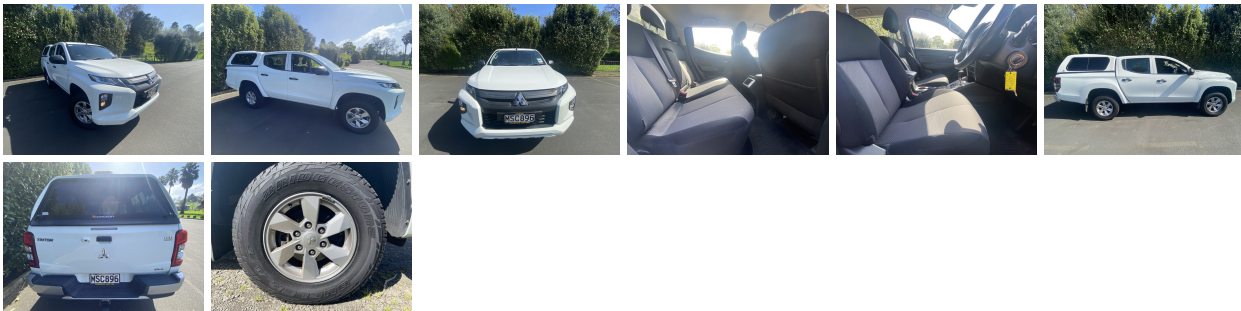

2020 Mitsubishi Triton | #10070

\$26,500.00

Mitsubishi Triton Dc Glx 6At 2020

2020 Mitsubishi GLX 2.5 AUTO 2WD

Very Tidy Condition
Good Service History
All Terrain Tyres
One Owner and low kms!

Pop in and see us

Specifications

Stock Number: 10070
Year: 2020
Make: Mitsubishi
Style: Utility
Stereo Type: Car Stereo
Air Bags: yes
Doors: 4
Seats: 5
Kilometres: 76500
Transmission: Automatic
Exterior Colour: White
CC Rating: 2442
Fuel Type: Diesel

Features

• Reversing Camera • NZ New • Power Steering • Power Windows • Central Locking • Cruise Control • Air Conditioning • ABS • Towbar

Fuel Saver & Safety Rating

Fuel Economy: **9.6L per 100km**
CO2 Emissions: **250 grams/km**

Annual fuel cost of \$3,750 - Cost per year is an estimate based on diesel price of \$2.00 per litre and an average distance of 14000 km. Includes Road User Charges (RUC). Emissions and Energy Economy figures standardised to 3P WLTP.